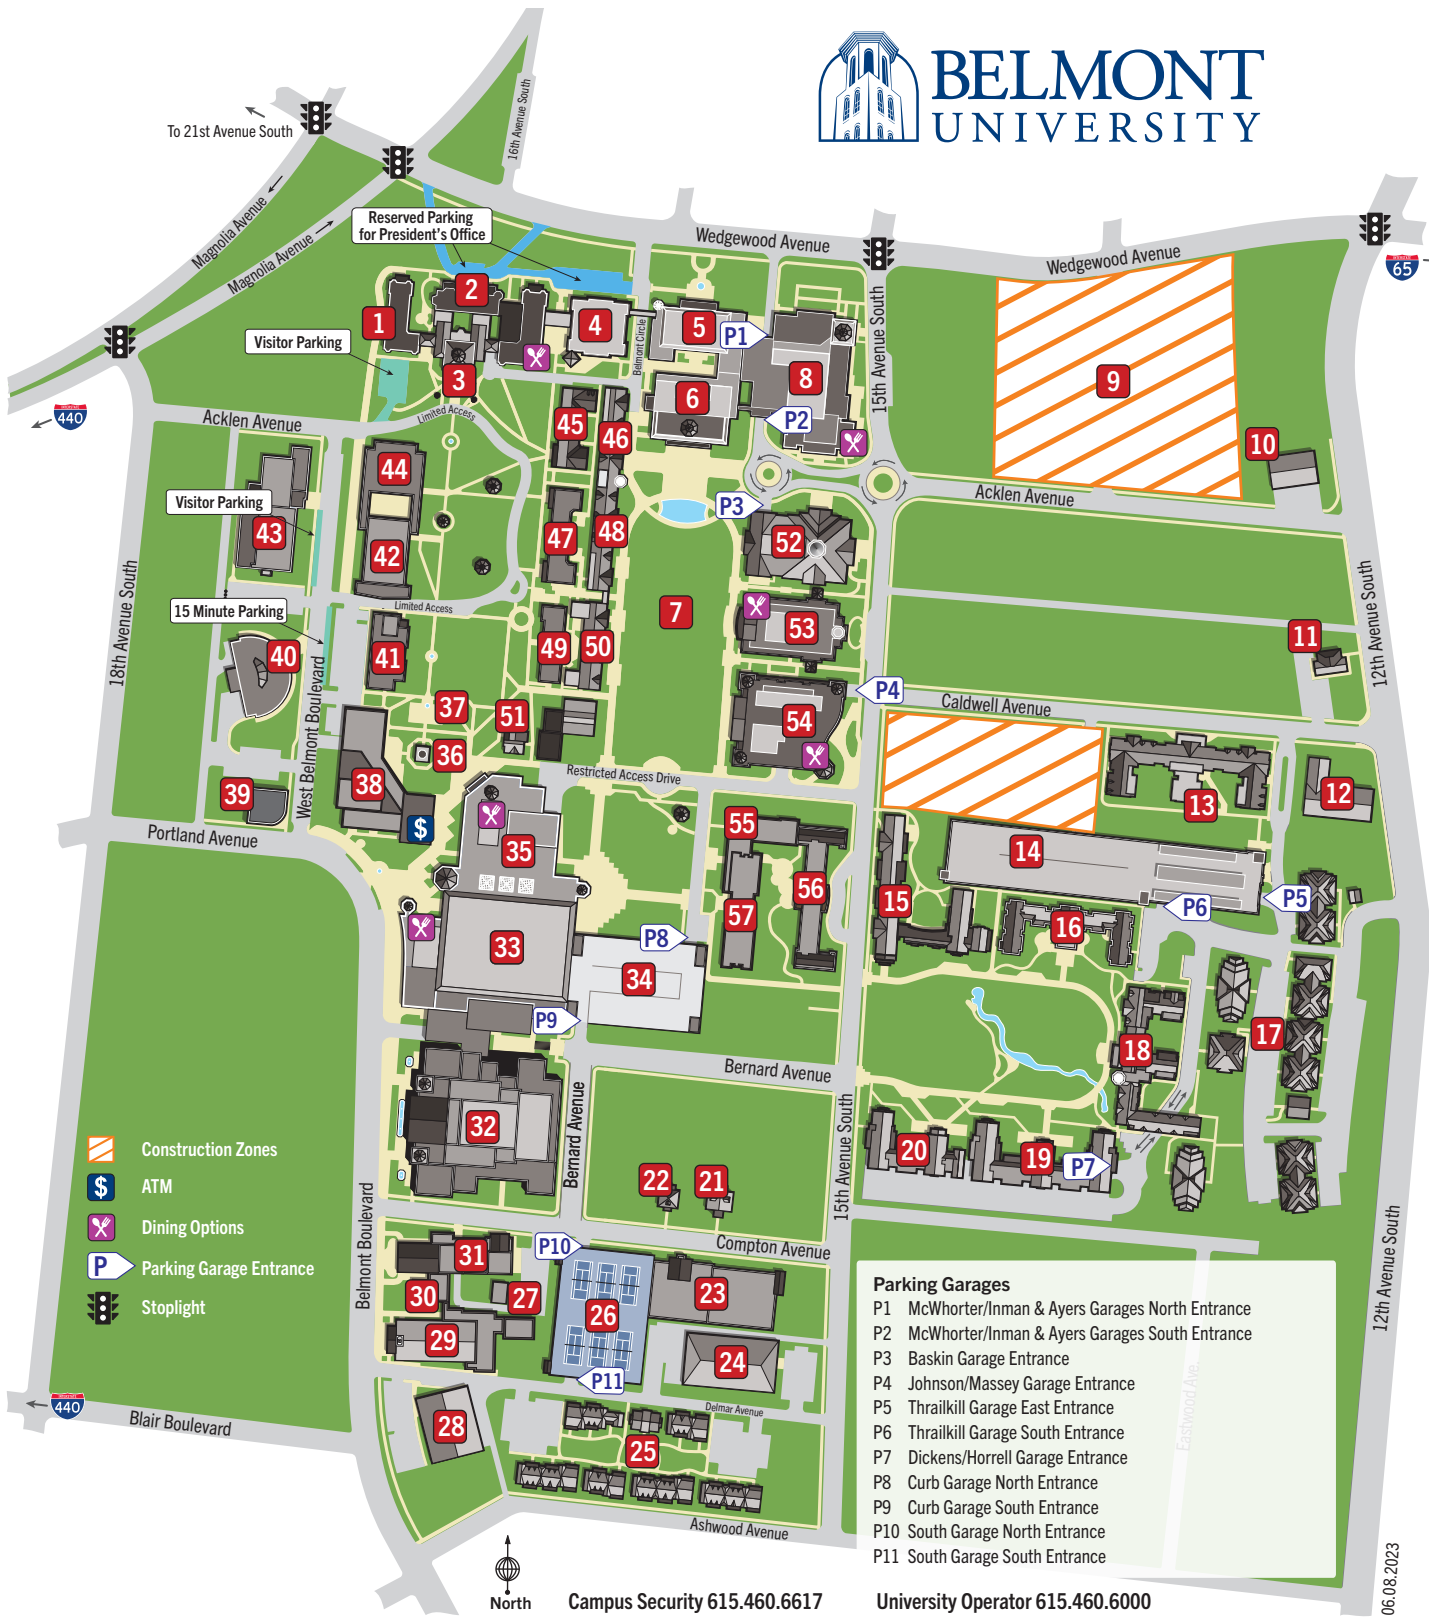

- Construction Zones
- ATM
- Dining Options
- Parking Garage Entrance
- Stoplight

1. ### Parking Garages
2. P1 McWhorter/Inman & Ayers Garages North Entrance
   - P2 McWhorter/Inman & Ayers Garages South Entrance
   - P3 Baskin Garage Entrance
   - P4 Johnson/Massey Garage Entrance
   - P5 Thrailkill Garage East Entrance
   - P6 Thrailkill Garage South Entrance
   - P7 Dickens/Horrell Garage Entrance
   - P8 Curb Garage North Entrance
   - P9 Curb Garage South Entrance
   - P10 South Garage North Entrance
   - P11 South Garage South Entrance