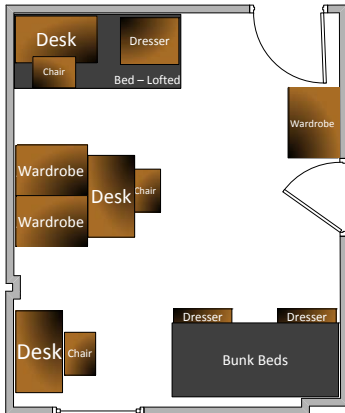

How can I setup my room?
Check out these options below!

Three's Company

Study Nook

A-Loft

Furniture Heights

- Armoire 6' tall
- Dress 30" tall
- Desk 30" tall
- Chair 32.5" tall
- Bed 40" tall
- Lofted Bed 77" tall
- Bunk Beds 77" tall

How can I setup my room?
Check out these options below!

Furniture Heights

- Wardrobe 6' tall
- Dress 30" tall
- Desk 30" tall
- Chair 32.5" tall
- Bed 40" tall
- Lofted Bed 77" tall
- Bunk Beds 77" tall