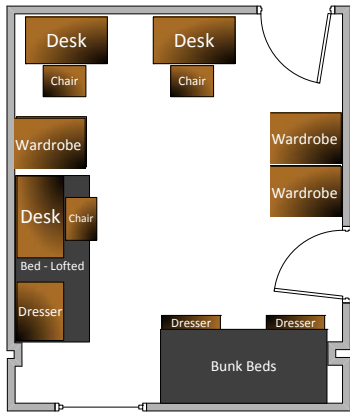

How can I setup my room?
Check out these options below!

Three's Company

Study Nook

A-Loft

Furniture Heights

- Armoire 6' tall
- Dress 30" tall
- Desk 30" tall
- Chair 32.5" tall
- Bed 40" tall
- Lofted Bed 77" tall
- Bunk Beds 77" tall

How can I setup my room?
Check out these options below!

Furniture Heights

- Wardrobe 6' tall
- Dress 30" tall
- Desk 30" tall
- Chair 32.5" tall
- Bed 40" tall
- Lofted Bed 77" tall
- Bunk Beds 77" tall