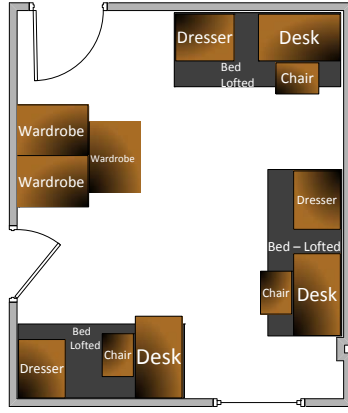

How can I setup my room?
Check out these options below!

Three's Company

Study Nook

A-Loft

Furniture Heights

- Armoire 6' tall
- Dress 30" tall
- Desk 30" tall
- Chair 32.5" tall
- Bed 40" tall
- Lofted Bed 77" tall
- Bunk Beds 77" tall

How can I setup my room?
Check out these options below!

Furniture Heights

- Wardrobe 6' tall
- Dress 30" tall
- Desk 30" tall
- Chair 32.5" tall
- Bed 40" tall
- Lofted Bed 77" tall
- Bunk Beds 77" tall