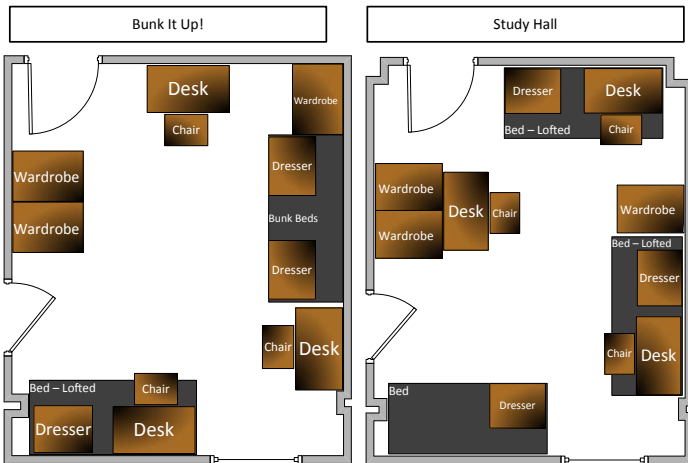

How can I setup my room?
Check out these options below!

Three's Company

Study Nook

A-Loft

Furniture Heights

- Armoire 6' tall
- Dress 30" tall
- Desk 30" tall
- Chair 32.5" tall
- Bed 40" tall
- Lofted Bed 77" tall
- Bunk Beds 77" tall

How can I setup my room?
Check out these options below!

Furniture Heights

- Wardrobe 6' tall
- Dress 30" tall
- Desk 30" tall
- Chair 32.5" tall
- Bed 40" tall
- Lofted Bed 77" tall
- Bunk Beds 77" tall